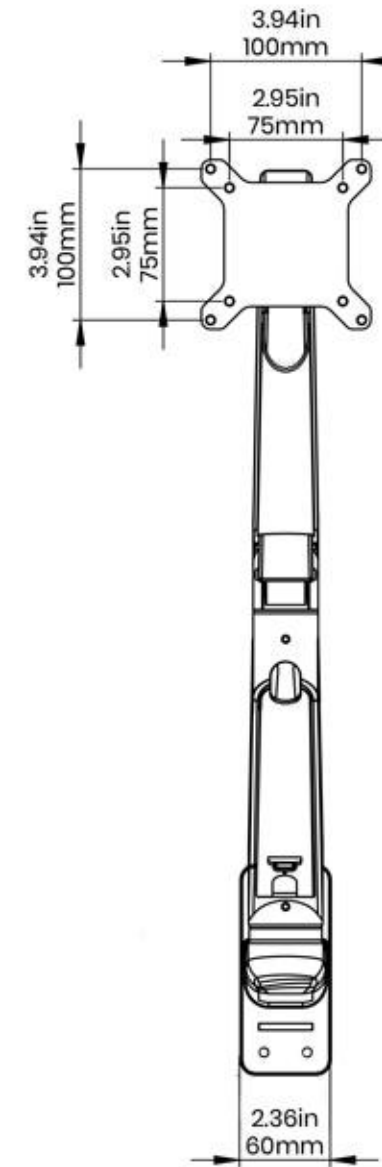

Articulating Monitor Arm Mount - Reach

SKU	Weight	Date	Version
660REACH	9.70lb	05.07.21	V01

Articulating Monitor Arm With Wall Mount Bracket - Reach

SKU	Weight	Date	Version
660REACH REACHWLLBRKT	9.70lb	05.07.21	V01

Wall Mount Bracket

SKU	Weight	Date	Version
REACHWLLBRKT	0.07lb	05.07.21	V01