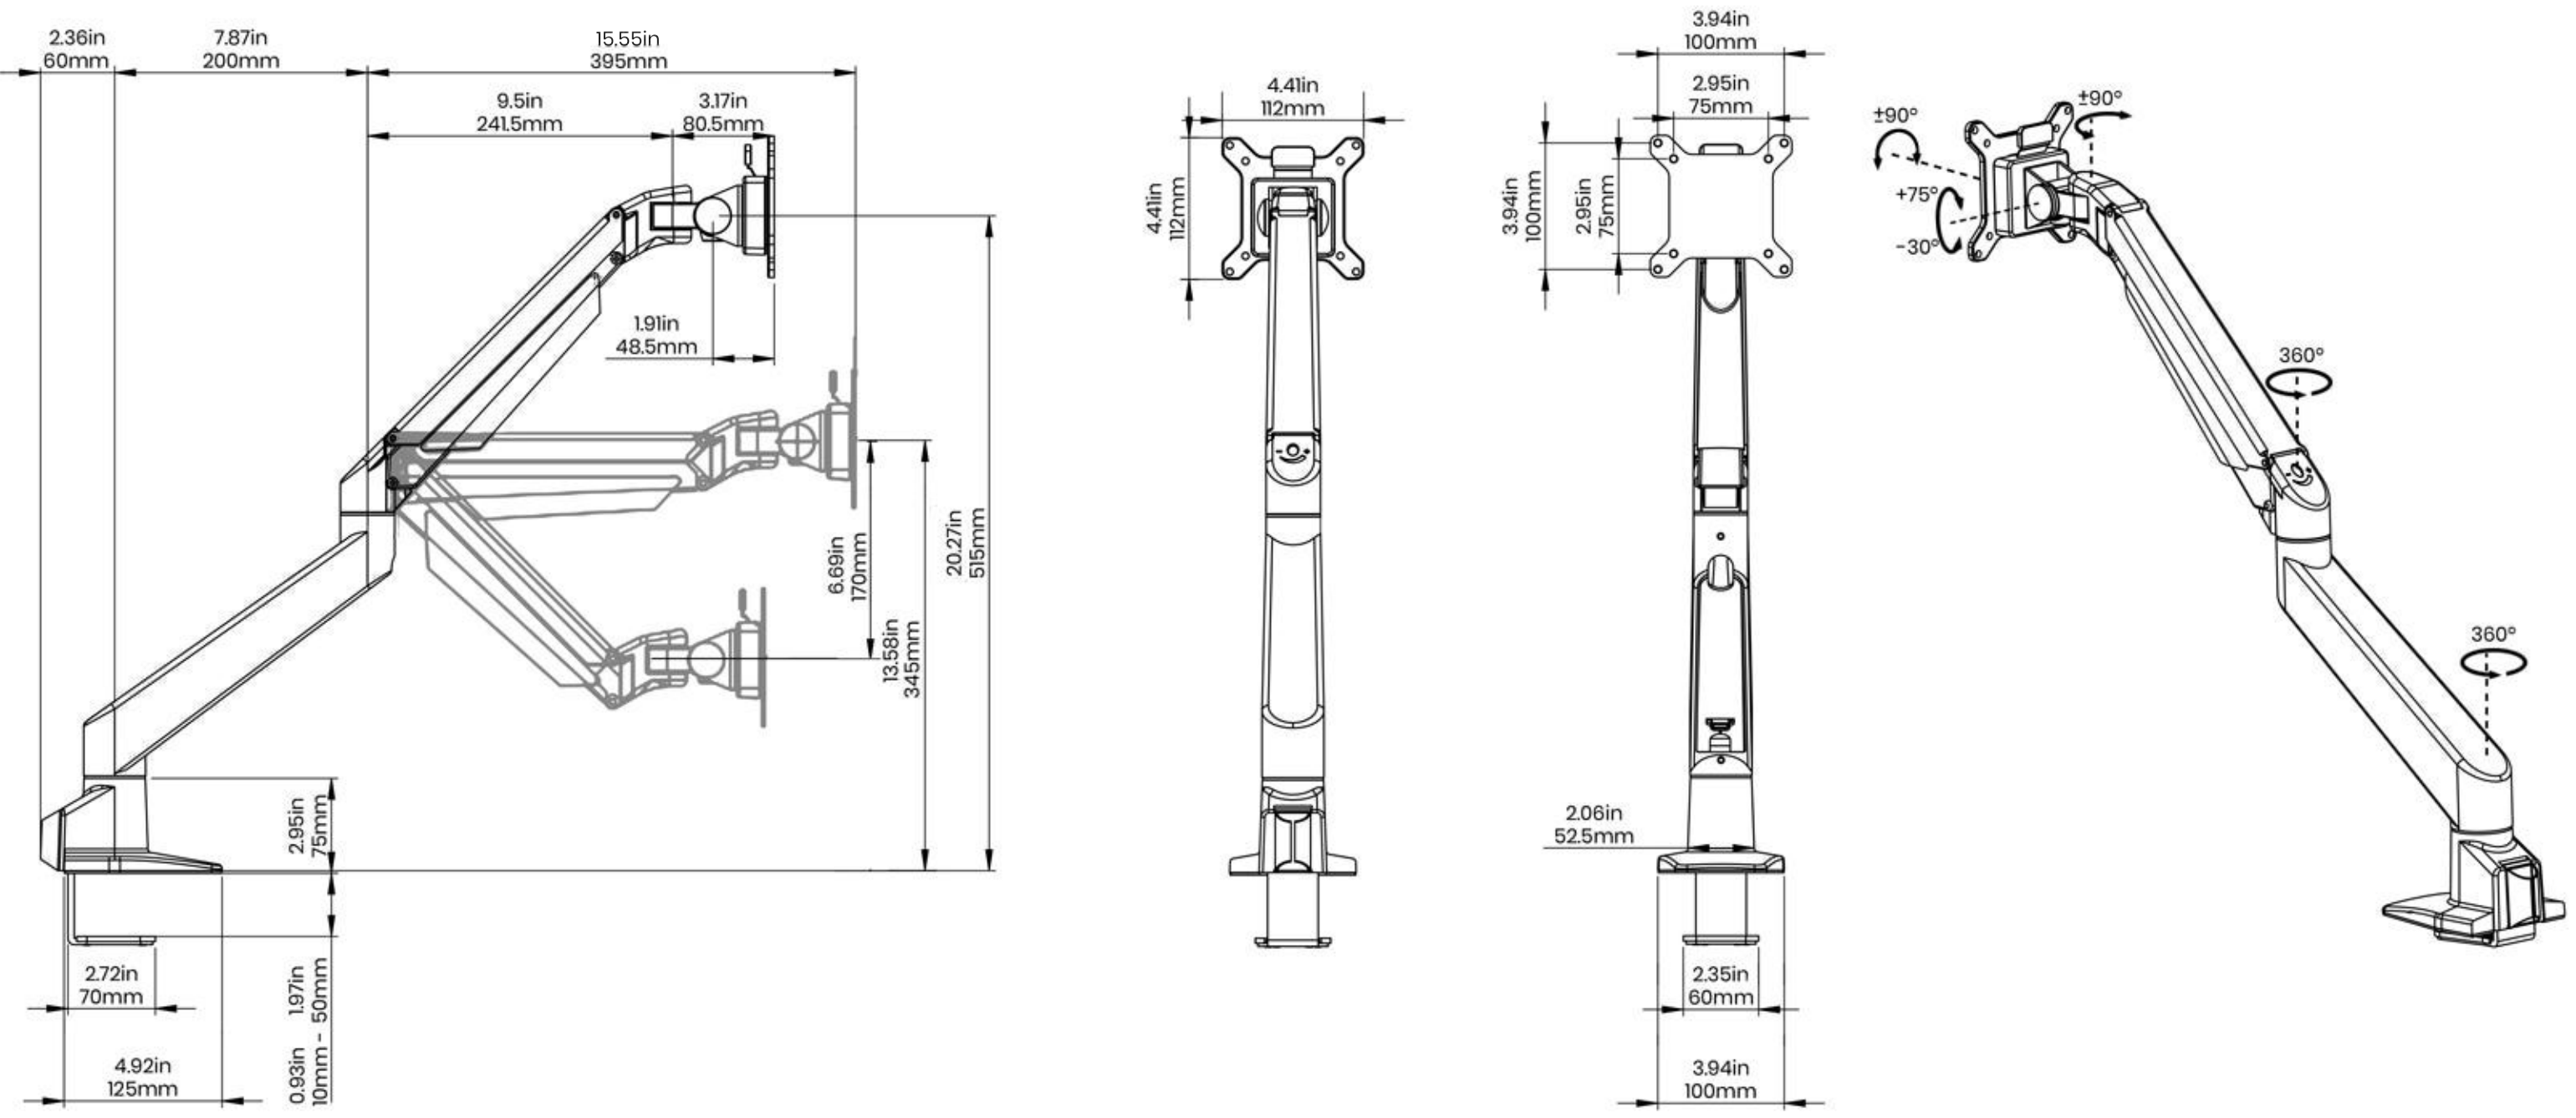

Articulating Monitor Arm Mount - Reach

SKU	Weight	Date	Version
660REACH	9.70lb	05.07.21	V01

Articulating Monitor Arm With Wall Mount Bracket - Reach

SKU	Weight	Date	Version
660REACH REACHWLLBRKT	9.70lb	05.07.21	V01

Wall Mount Bracket

SKU	Weight	Date	Version
REACHWLLBRKT	0.07lb	05.07.21	V01