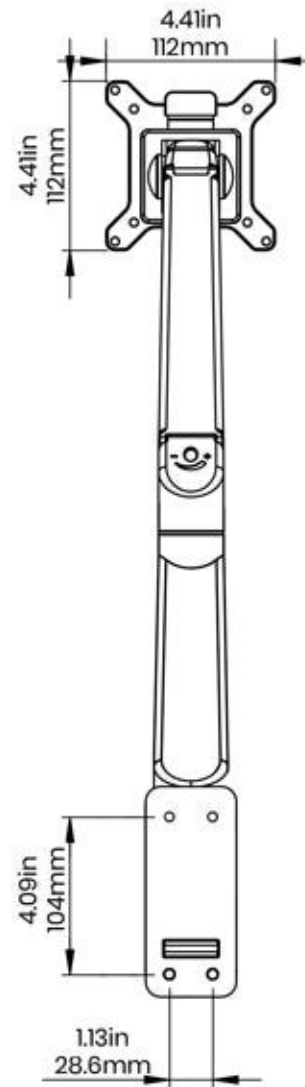

Articulating Monitor Arm Mount - Reach

SKU	Weight	Date	Version
660REACH	9.70lb	05.07.21	V01

Articulating Monitor Arm With Wall Mount Bracket - Reach

SKU	Weight	Date	Version
660REACH REACHWLLBRKT	9.70lb	05.07.21	V01

Wall Mount Bracket

SKU	Weight	Date	Version
REACHWLLBRKT	0.07lb	05.07.21	V01