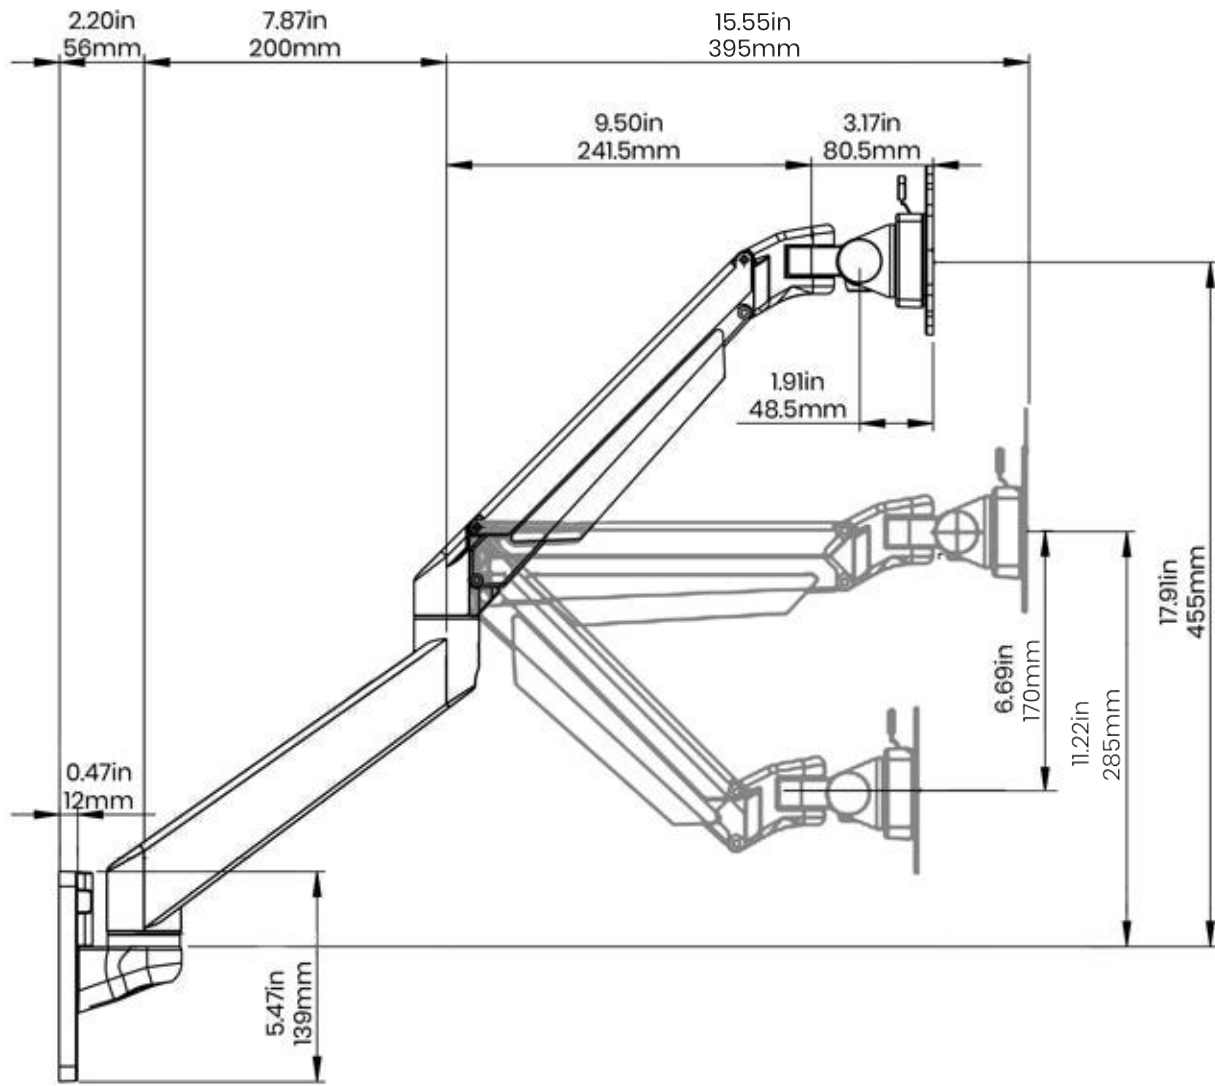

Articulating Monitor Arm Mount - Reach

SKU	Weight	Date	Version
660REACH	9.70lb	05.07.21	V01

Articulating Monitor Arm With Wall Mount Bracket - Reach

SKU	Weight	Date	Version
660REACH REACHWLLBRKT	9.70lb	05.07.21	V01

Wall Mount Bracket

SKU	Weight	Date	Version
REACHWLLBRKT	0.07lb	05.07.21	V01