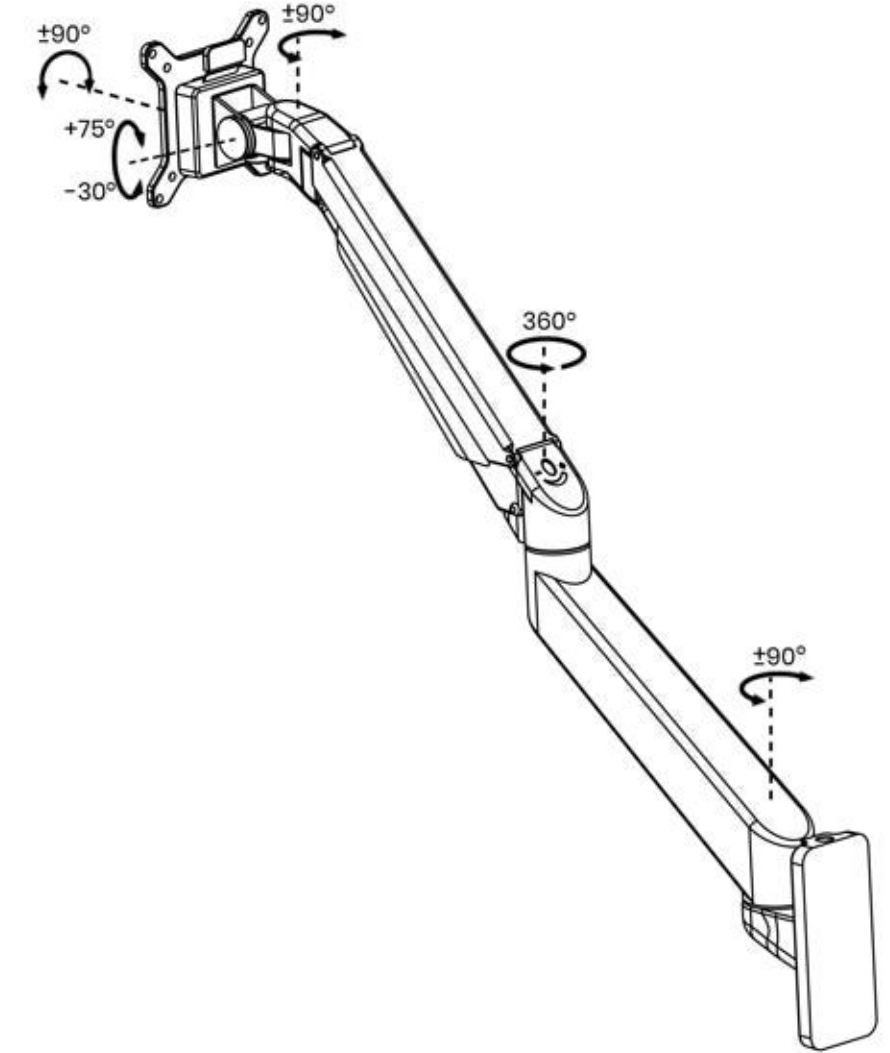

Articulating Monitor Arm Mount - Reach

SKU	Weight	Date	Version
660REACH	9.70lb	05.07.21	V01

Articulating Monitor Arm With Wall Mount Bracket - Reach

SKU	Weight	Date	Version
660REACH REACHWLLBRKT	9.70lb	05.07.21	V01

Wall Mount Bracket

SKU	Weight	Date	Version
REACHWLLBRKT	0.07lb	05.07.21	V01